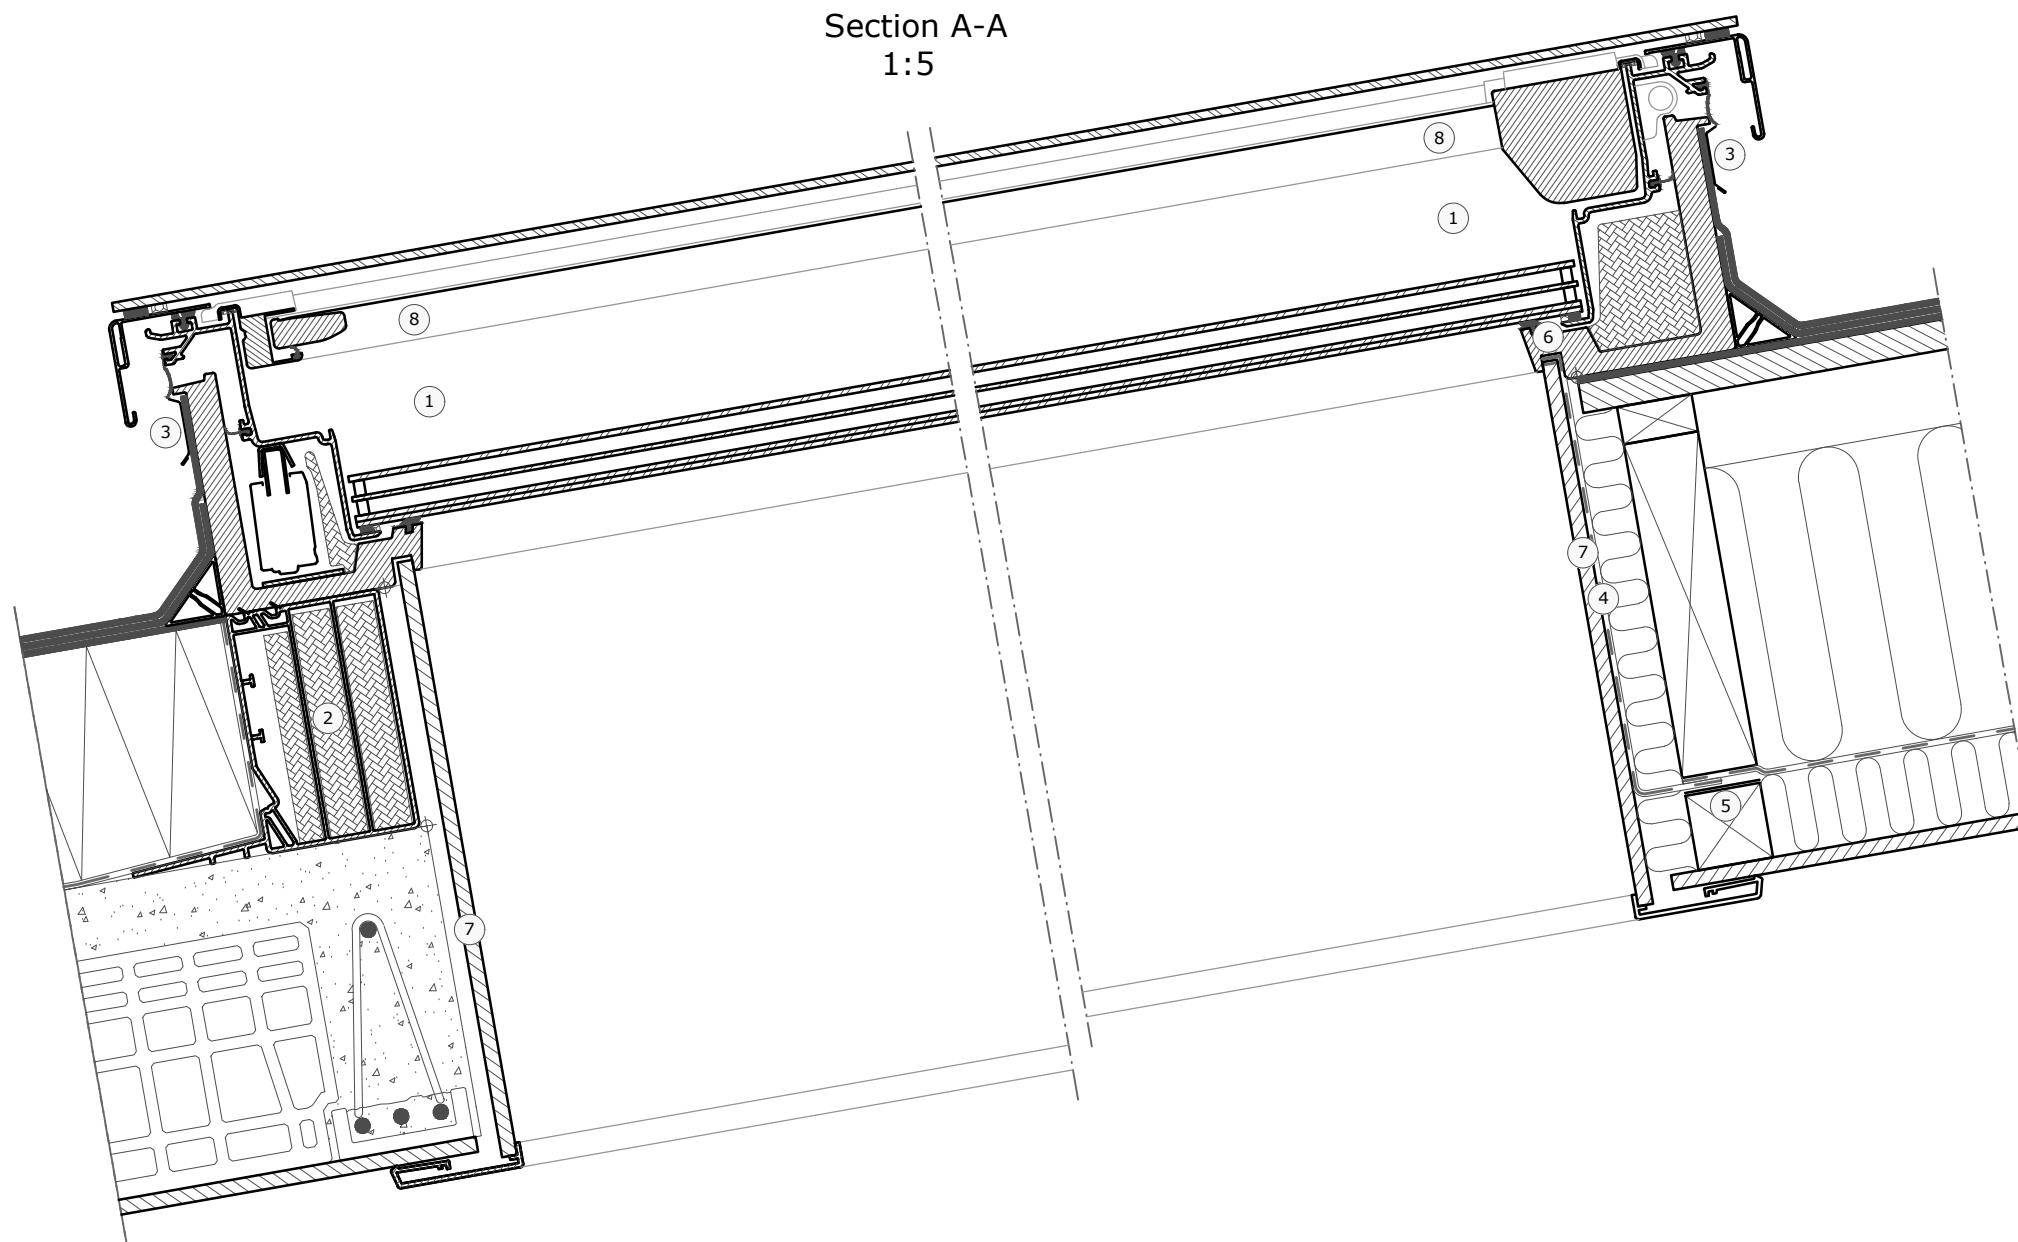

- ① VELUX Flat-roof (CVU + ISU 2093 2°-15°)
- ② VELUX Extension frame (ZCU 0015 0°-15°)
- ③ VELUX Securing kit (ZZZ 210U)
- ④ VELUX vapour barrier (BBX)
- ⑤ VELUX vapour barrier tape (BBX)
- ⑥ Gasket on BBX in window rebate
- ⑦ VELUX Lining (LSF)
- ⑧ VELUX Cloth (MSU)

Roof covering:

VELUX Products:

Section A-A
1:5

VELUX Flat-roof sizes:

Size	W	H
060060	600	600
080080	800	800
090060	900	600
090090	900	900
100100	1000	1000
120090	1200	900
120120	1200	1200
150080	1500	800
150100	1500	1000
150120	1500	1200
150150	1500	1500
200060	2000	600
200100	2000	1000

© VELUX GROUP ® VELUX, VELUX logo are registered trademarks

VELUX			
File name: CVU+ZCU-VAS-415-0320			
Drawing no.:---		SCo: ---	
Create date: 13.03.2020	Rev. date: 28.10.2022	Format: A3	Scale: 1:5

Note: When installing VELUX Roof Windows, flashings and installation products, the manufacturers instructions and current building and fire regulations, where applicable, must be met.